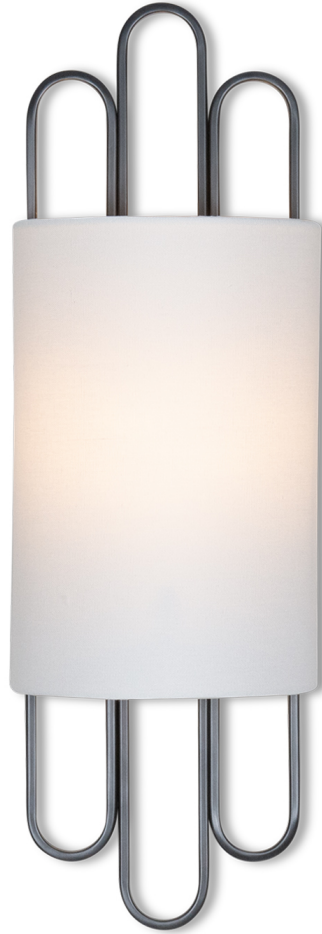

FLOWDÉCOR

6062 Barclay Sconce

DESCRIPTION: metal, bronze finish

DIMENSIONS: 20"H x 6.5"W x 4.5"D

Shade: half cylinder; 6.5"Ø x 10"H

Fabric: off-white linen

Weight: 2 lbs

Carton: 6 lbs, 24" x 10" x 9"