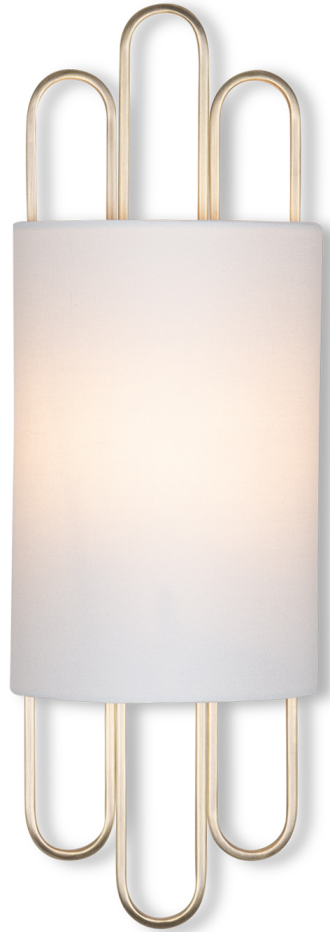

FLOWDÉCOR

6061 Deanna Sconce

DESCRIPTION: metal, antique brass finish

DIMENSIONS: 20"H x 6.5"W x 4.5"D

Shade: half cylinder; 6.5"Ø x 10"H

Fabric: off-white linen

Weight: 2 lbs

Carton: 6 lbs, 24" x 10" x 9"