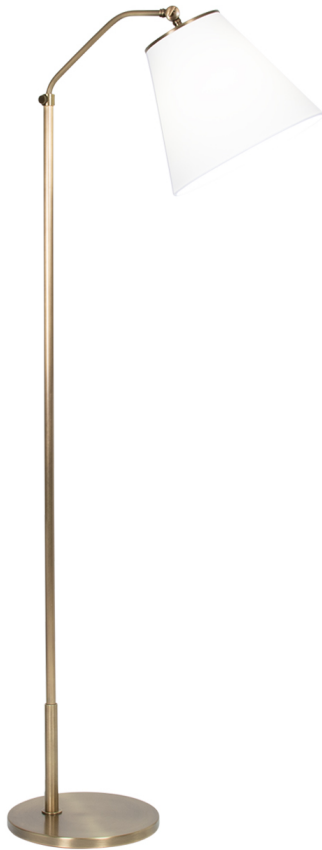

FLOWDÉCOR

4446 Fin Floor Lamp

DESCRIPTION: metal, antique brass finish

HEIGHT: 68.5"

SHADE: off-white cotton; tapered drum;
6"ø(t) x 11.75"ø(b) x 10.5"H

SHADE OPTIONS: off-white linen, beige linen

SOCKET: E26, 1-way, max watt 100W

Adjustable height between 58.5" and 68.5".
Adjustable angle of shade.
Minor assembly required

Weight: 21 lbs

Carton Base: 27 lbs, 63" x 17" x 9"

Carton Shade: 4 lbs, 15" x 15" x 13"