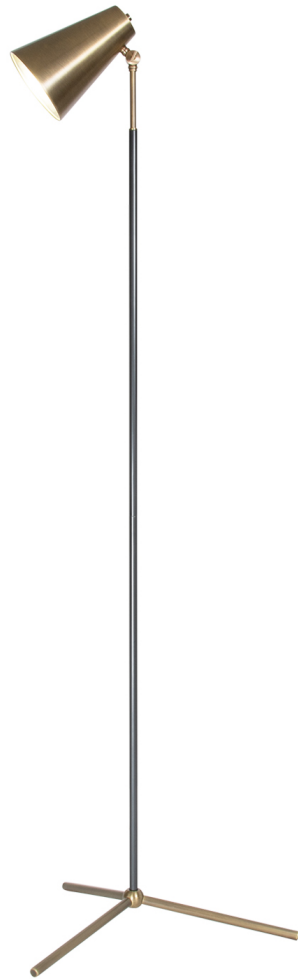

FLOWDÉCOR

4445 Maggie Floor Lamp

DESCRIPTION: metal, antique brass finish; metal, bronze finish

HEIGHT: 65.5"

SHADE:

SOCKET: E26, 3-way, max watt 60W

Shade: metal, antique brass finish; 6"Ø x 8"H

NOTE: minor assembly required

Weight: 7 lbs

Carton: 12 lbs, 33" x 14" x 10"