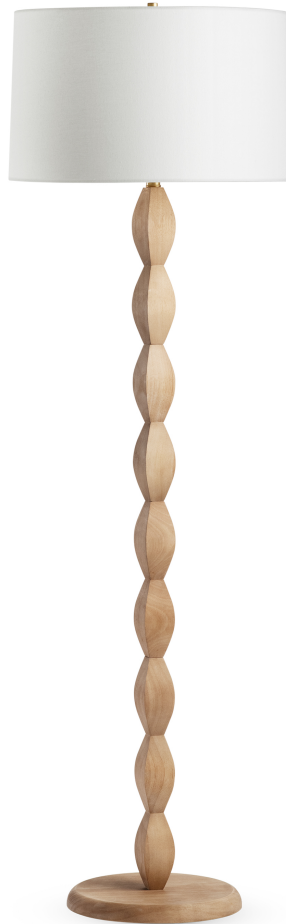

# FLOWDÉCOR

## 4617 Manor Floor Lamp

DESCRIPTION: wood, light finish

HEIGHT: 64"

SHADE: off-white linen; tapered drum;  
19"ø(t) x 20"ø(b) x 12"H

SHADE OPTIONS: off-white linen, beige linen

SOCKET: E26, 3-way, max watt 150W

Wood is an organic material with natural variations in grain, colouring, knots, and splits. Inconsistencies are inherent. Bases may contain more than one piece of solid wood; seams may be visible.

Weight: 15 lbs