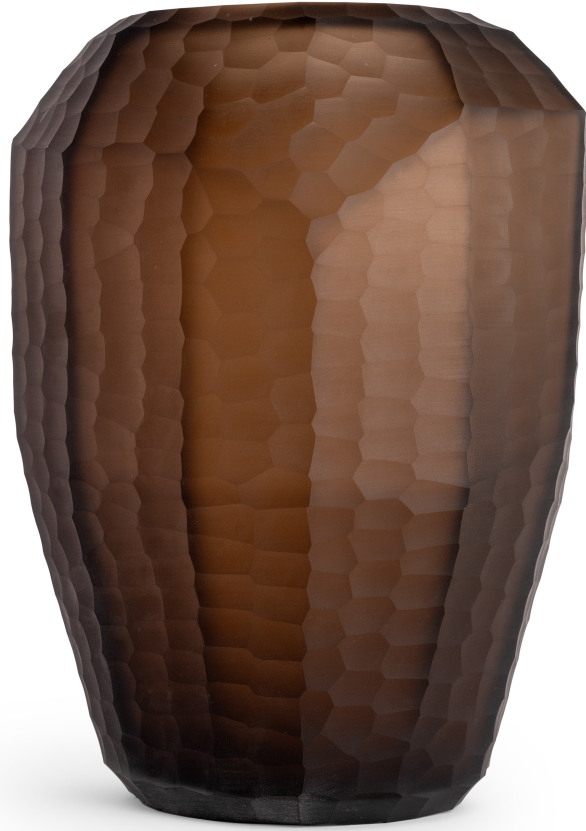

FLOWDÉCOR

7118 Usher Vase

DESCRIPTION: glass

DIMENSIONS: 15"H x 11.5"W x 10.25"D

Weight: 16 lbs

Carton: 18 lbs, 19" x 15" x 14"