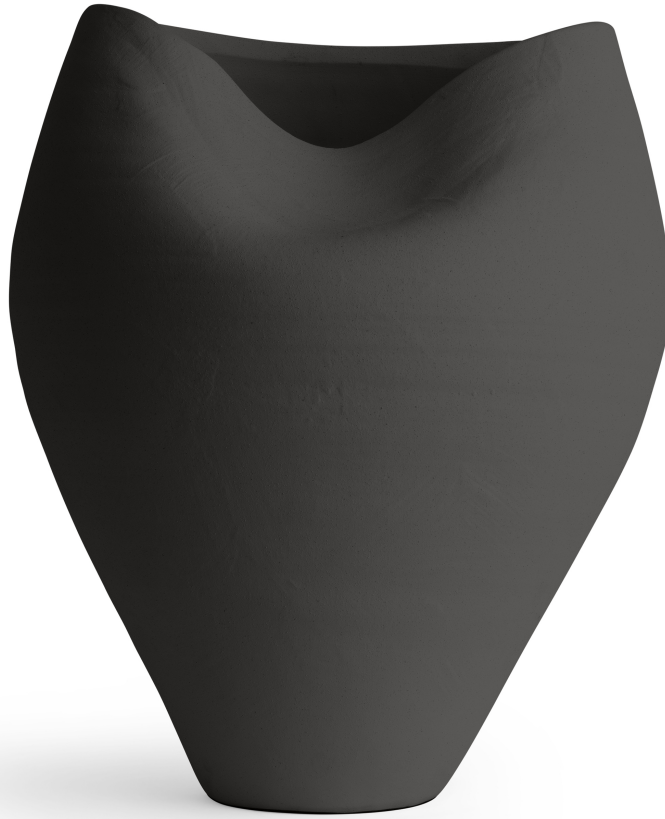

# FLOWDÉCOR

## 7125 Emelio Vase

DESCRIPTION: ceramic, black finish

DIMENSIONS: 14"H x 11.25"W x 10.5"D

Weight: 11 lbs

Carton: 15 lbs, 19" x 15" x 14"