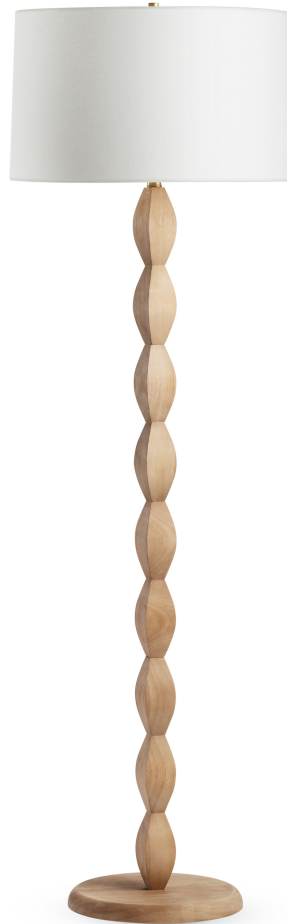

# FLOWDÉCOR

## 4617 Manor Floor Lamp

DESCRIPTION: wood, light finish

HEIGHT: 64"

SHADE: off-white linen; tapered drum;  
19"ø(t) x 20"ø(b) x 12"H

SHADE OPTIONS: off-white linen, beige linen

SOCKET: E26, 3-way, max watt 150W

Wood is an organic material with natural variations in grain, colouring, knots, and splits. Inconsistencies are inherent. Bases may contain more than one piece of solid wood; seams may be visible.

Weight: 15 lbs