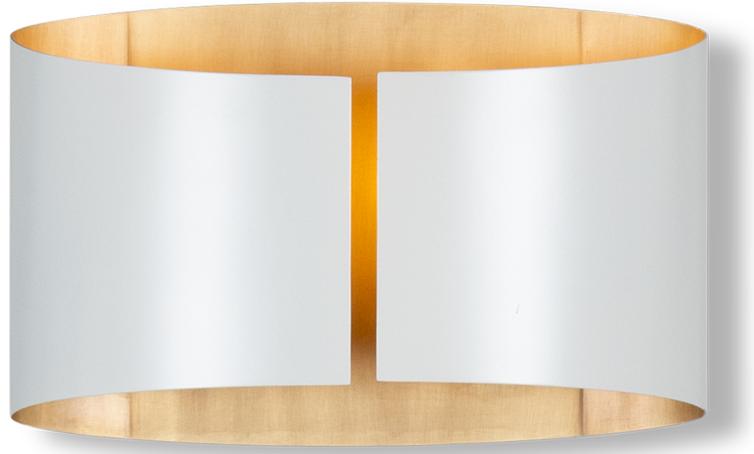

## 6068 Lena Sconce

DESCRIPTION: brass, antique brass & matte off-white finishes

DIMENSIONS: 7.75"H x 12"W x 4"D

2 LED bulbs included

Weight: 3 lbs

Carton: 5 lbs, 16" x 12" x 9"