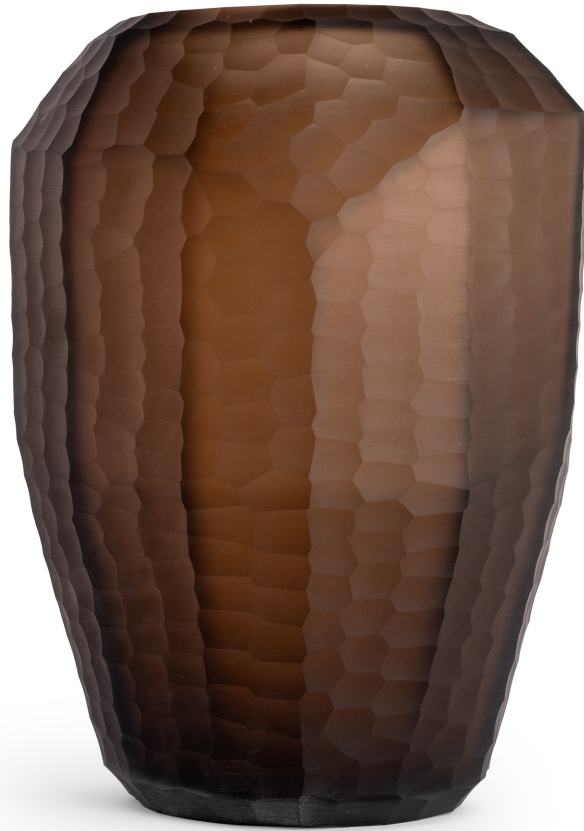

# FLOWDÉCOR

## 7118 Usher Vase

DESCRIPTION: glass

DIMENSIONS: 15"H x 11.5"W x 10.25"D

Weight: 16 lbs

Carton: 18 lbs, 19" x 15" x 14"