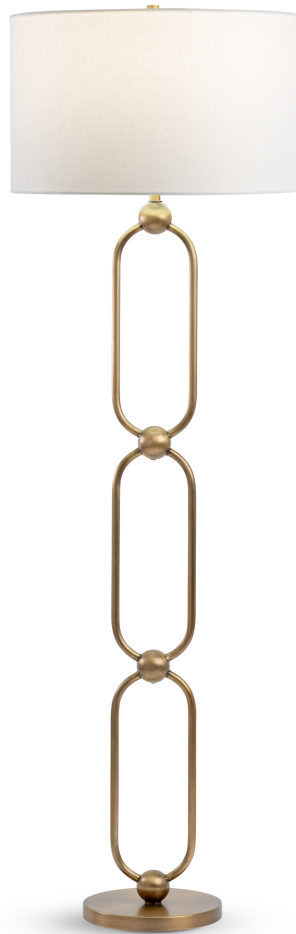

FLOWDECOR

4713 Veneto Floor Lamp

DESCRIPTION: metal, antique brass finish

HEIGHT: 64"

SHADE: off-white linen; drum;
20"Ø x 12"H

SHADE OPTIONS: white linen, off-white cotton

SOCKET: E26, 3-way, max watt 150W

Weight: 14 lbs

Carton Base: 22 lbs, 59" x 15" x 15"

Carton Shade: 7 lbs, 22" x 22" x 15"