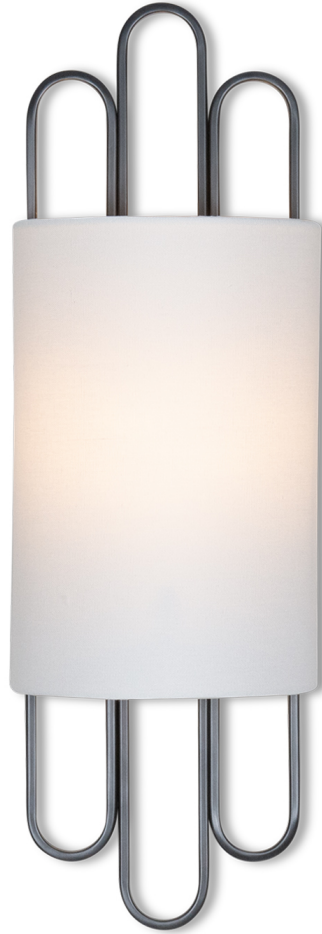

# FLOWDÉCOR

## 6062 Barclay Sconce

DESCRIPTION: metal, bronze finish

DIMENSIONS: 20"H x 6.5"W x 4.5"D

Shade: half cylinder; 6.5"Ø x 10"H

Fabric: off-white linen

Weight: 2 lbs

Carton: 6 lbs, 24" x 10" x 9"