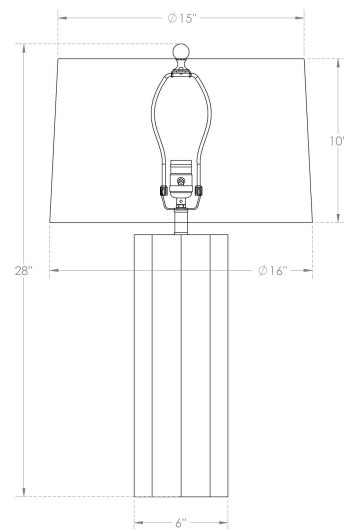

## 4403 Capri Table Lamp

DESCRIPTION: mouth-blown glass, sand finish

HEIGHT: 28"

SHADE: off-white cotton; tapered drum;  
15"ø(t) x 16"ø(b) x 10"H

SHADE OPTIONS: white linen, off-white linen, beige  
linen, oval off-white linen

SOCKET: E26, 3-way, max watt 150W

NOTE: handmade, finish may vary

Weight: 8 lbs

Carton Base: 13 lbs, 26" x 13" x 13"

Carton Shade: 5 lbs, 18" x 18" x 13"

TOP VIEW