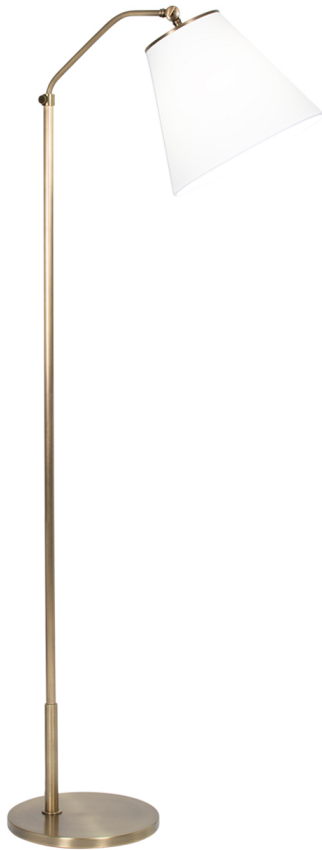

# FLOWDÉCOR

## 4446 Fin Floor Lamp

DESCRIPTION: metal, antique brass finish

HEIGHT: 68.5"

SHADE: off-white cotton; tapered drum;  
6"ø(t) x 11.75"ø(b) x 10.5"H

SHADE OPTIONS: off-white linen, beige linen

SOCKET: E26, 1-way, max watt 100W

Adjustable height between 58.5" and 68.5".  
Adjustable angle of shade.  
Minor assembly required

Weight: 21 lbs

Carton Base: 27 lbs, 63" x 17" x 9"

Carton Shade: 4 lbs, 15" x 15" x 13"