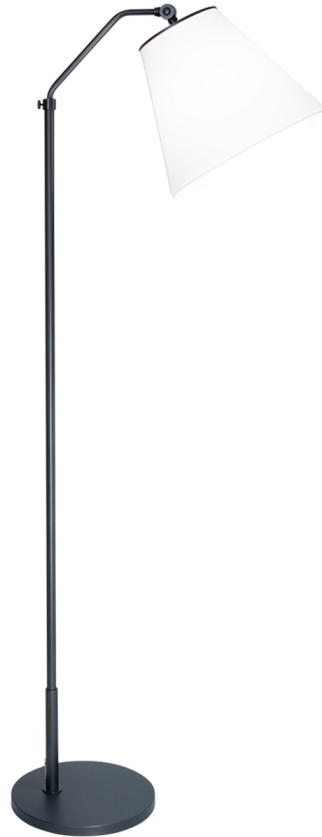

FLOWDÉCOR

4453 Ward Floor Lamp

DESCRIPTION: metal, bronze finish

HEIGHT: 68.5"

SHADE: off-white cotton; tapered drum;
6"ø(t) x 11.75"ø(b) x 10.5"H

SHADE OPTIONS: off-white linen, beige linen

SOCKET: E26, 1-way, max watt 100W

Adjustable height between 58.5" and 68.5".
Adjustable angle of shade.
Minor assembly required

Weight: 21 lbs

Carton Base: 27 lbs, 63" x 17" x 9"

Carton Shade: 4 lbs, 15" x 15" x 13"