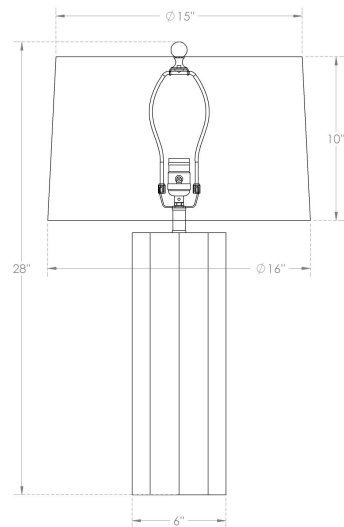

FLOWDÉCOR

4403 Capri Table Lamp

DESCRIPTION: mouth-blown glass, sand finish

HEIGHT: 28"

SHADE: off-white cotton; tapered drum;
15"ø(t) x 16"ø(b) x 10"H

SHADE OPTIONS: white linen, off-white linen, beige
linen, oval off-white linen

SOCKET: E26, 3-way, max watt 150W

NOTE: handmade, finish may vary

Weight: 8 lbs

Carton Base: 13 lbs, 26" x 13" x 13"

Carton Shade: 5 lbs, 18" x 18" x 13"

TOP VIEW