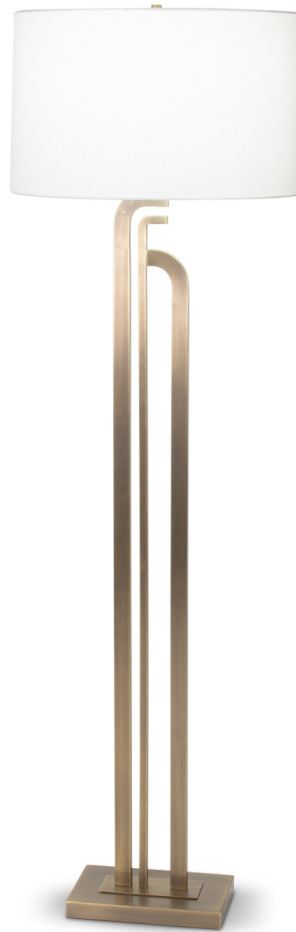

FLOWDÉCOR

4088 Caspian Floor Lamp

DESCRIPTION: metal, antique brass finish

HEIGHT: 62.25"

SHADE: off-white linen; oval;
19"W(t) x 14"D(t) x 20"W(b) x 16"D(b) x 12"H

SOCKET: E26, 3-way, max watt 150W

Weight: 23 lbs

Carton Base: 30 lbs, 59" x 17" x 13"

Carton Shade: 6 lbs, 22" x 18" x 15"