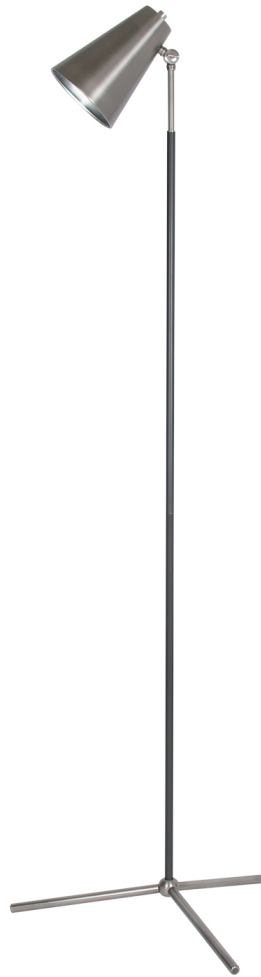

FLOWDÉCOR

4451 Chase Floor Lamp

DESCRIPTION: metal, antique silver finish; metal, bronze finish

HEIGHT: 65.5"

SOCKET: E26, 3-way, max watt 60W

Shade: metal, antique silver finish; 6"Ø x 8"H

NOTE: minor assembly required

Weight: 7 lbs

Carton: 12 lbs, 33" x 14" x 10"