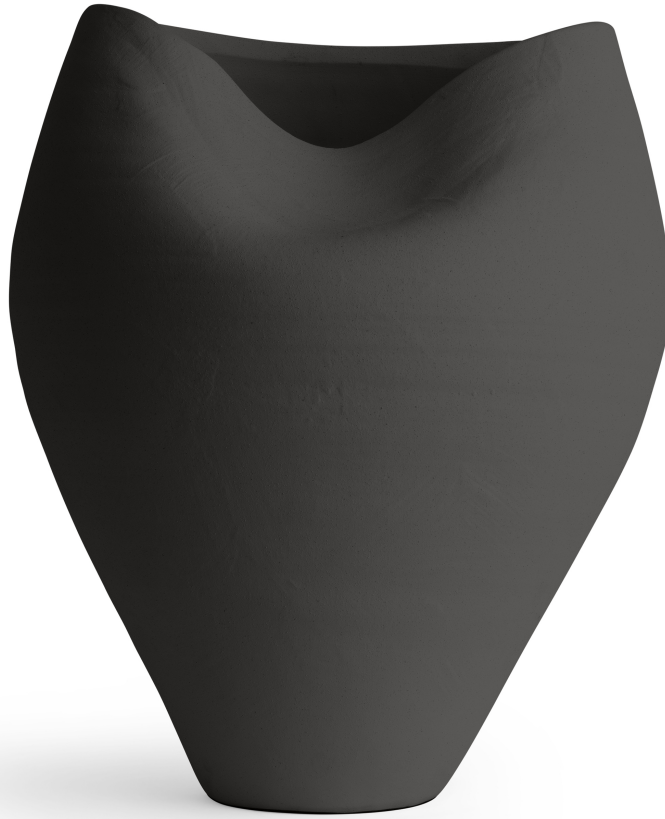

FLOWDÉCOR

7125 Emelio Vase

DESCRIPTION: ceramic, black finish

DIMENSIONS: 14"H x 11.25"W x 10.5"D

Weight: 11 lbs

Carton: 15 lbs, 19" x 15" x 14"