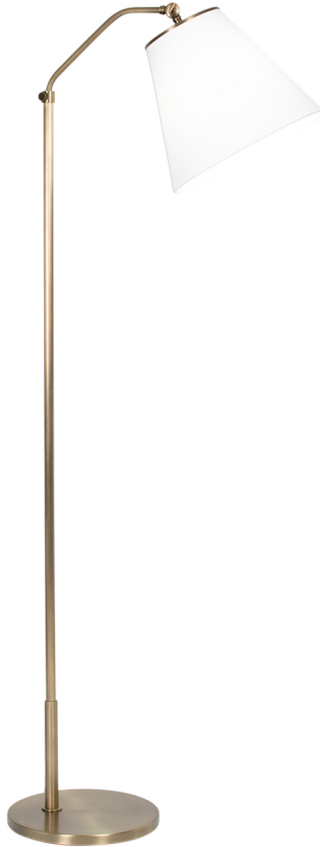

# FLOWDÉCOR

## 4446 Fin Floor Lamp

DESCRIPTION: metal, antique brass finish

HEIGHT: 68.5"

SHADE: off-white cotton; tapered drum;  
6"ø(t) x 11.75"ø(b) x 10.5"H

SHADE OPTIONS: off-white linen, beige linen

SOCKET: E26, 1-way, max watt 100W

Adjustable height between 58.5" and 68.5".  
Adjustable angle of shade.  
Minor assembly required

Weight: 21 lbs

Carton Base: 27 lbs, 63" x 17" x 9"

Carton Shade: 4 lbs, 15" x 15" x 13"