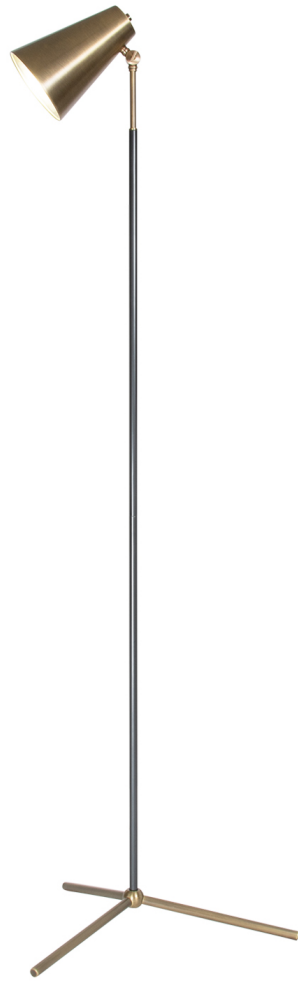

FLOWDÉCOR

4445 Maggie Floor Lamp

DESCRIPTION: metal, antique brass finish; metal, bronze finish

HEIGHT: 65.5"

SOCKET: E26, 3-way, max watt 60W

Shade: metal, antique brass finish; 6"Ø x 8"H

NOTE: minor assembly required

Weight: 7 lbs

Carton: 12 lbs, 33" x 14" x 10"