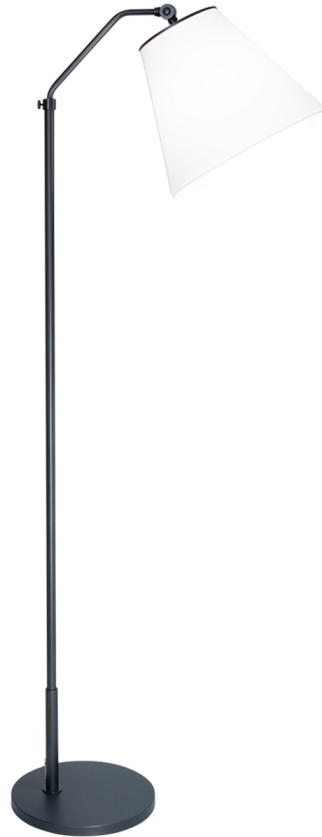

# FLOWDÉCOR

## 4453 Ward Floor Lamp

DESCRIPTION: metal, bronze finish

HEIGHT: 68.5"

SHADE: off-white cotton; tapered drum;  
6"ø(t) x 11.75"ø(b) x 10.5"H

SHADE OPTIONS: off-white linen, beige linen

SOCKET: E26, 1-way, max watt 100W

Adjustable height between 58.5" and 68.5".  
Adjustable angle of shade.  
Minor assembly required

Weight: 21 lbs

Carton Base: 27 lbs, 63" x 17" x 9"

Carton Shade: 4 lbs, 15" x 15" x 13"