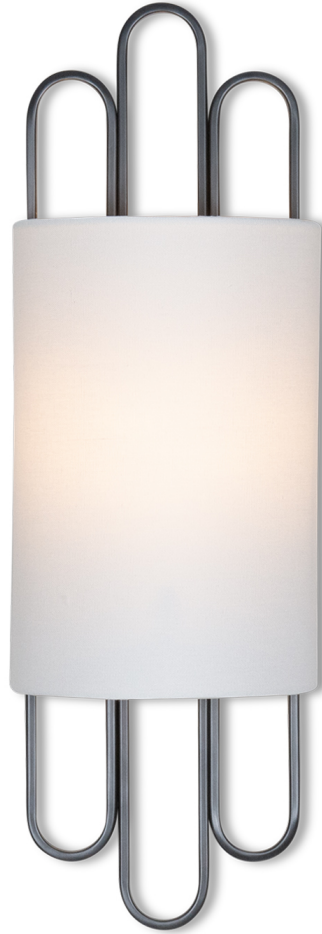

FLOWDECOR

6062 Barclay Sconce

DESCRIPTION: metal, bronze finish

DIMENSIONS: "H x 6.5"W(t) x 4.5"D(t) x 6.5"W(b) x 4.5"D(b)

Shade: half cylinder; 6.5"ø x 10"H
Fabric: off-white linen

Weight: 2 lbs
Carton: 6 lbs, 24" x 10" x 9"