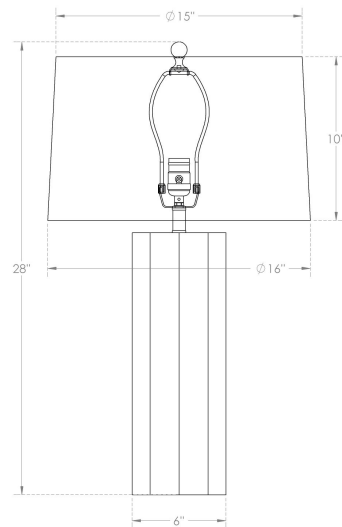

FLOWDÉCOR

4403 Capri Table Lamp

DESCRIPTION: mouth-blown glass, sand finish

HEIGHT: 28"

SHADE: off-white cotton; tapered drum;
15"Ø(t) x 16"Ø(b) x 10"H

SHADE OPTIONS: white linen, off-white linen, beige
linen, oval off-white linen

SOCKET: E26, 3-way, max watt 150W

NOTE: handmade, finish may vary

Weight: 8 lbs

Carton Base: 13 lbs, 26" x 13" x 13"

Carton Shade: 5 lbs, 18" x 18" x 13"

TOP VIEW