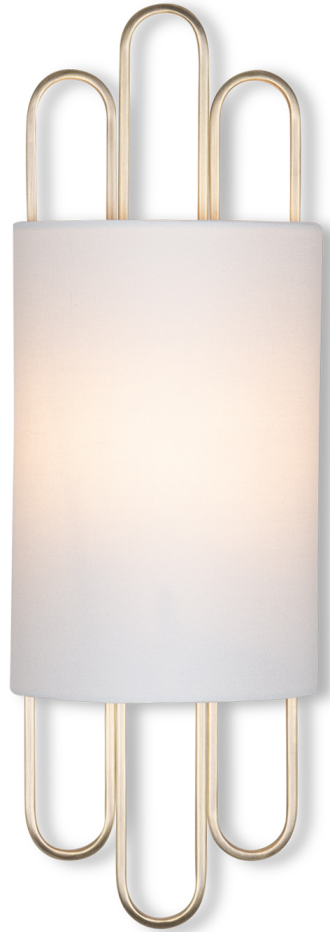

FLOWDÉCOR

6061 Deanna Sconce

DESCRIPTION: metal, antique brass finish

DIMENSIONS: "H x 6.5"W(t) x 4.5"D(t) x 6.5"W(b) x 4.5"D(b)

Shade: half cylinder; 6.5"ø x 10"H
Fabric: off-white linen

Weight: 2 lbs
Carton: 6 lbs, 24" x 10" x 9"