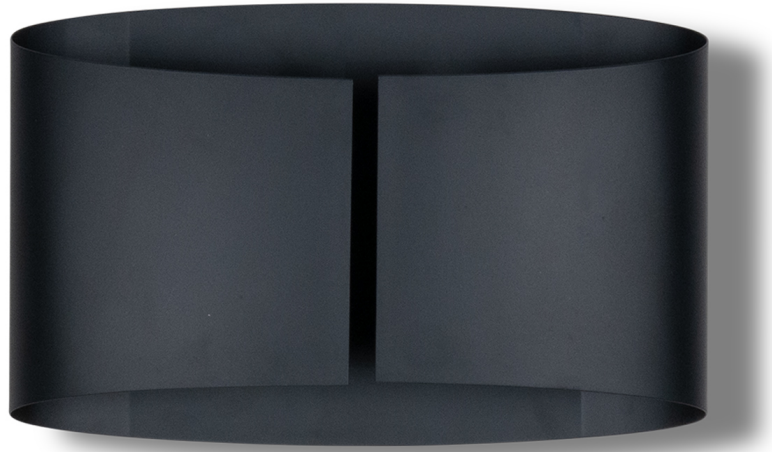

# FLOWDECOR

## 6067 Jade Sconce

DESCRIPTION: metal, black matte finish

DIMENSIONS: 7.75"H x 12"W x 4"D

2 LED bulbs included

Weight: 3 lbs

Carton: 5 lbs, 16" x 12" x 9"