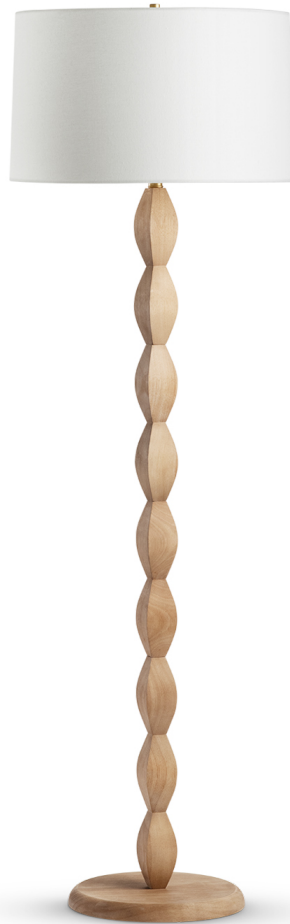

FLOWDÉCOR

4617 Manor Floor Lamp

DESCRIPTION: wood, light finish

HEIGHT: 64"

SHADE: off-white linen; tapered drum;
19"ø(t) x 20"ø(b) x 12"H

SHADE OPTIONS: off-white linen, beige linen

SOCKET: E26, 3-way, max watt 150W

Wood is an organic material with natural variations in grain, colouring, knots, and splits. Inconsistencies are inherent. Bases may contain more than one piece of solid wood; seams may be visible.

Weight: 15 lbs

Carton Base: 20 lbs, 62" x 17" x 17"

Carton Shade: 7 lbs, 22" x 22" x 15"