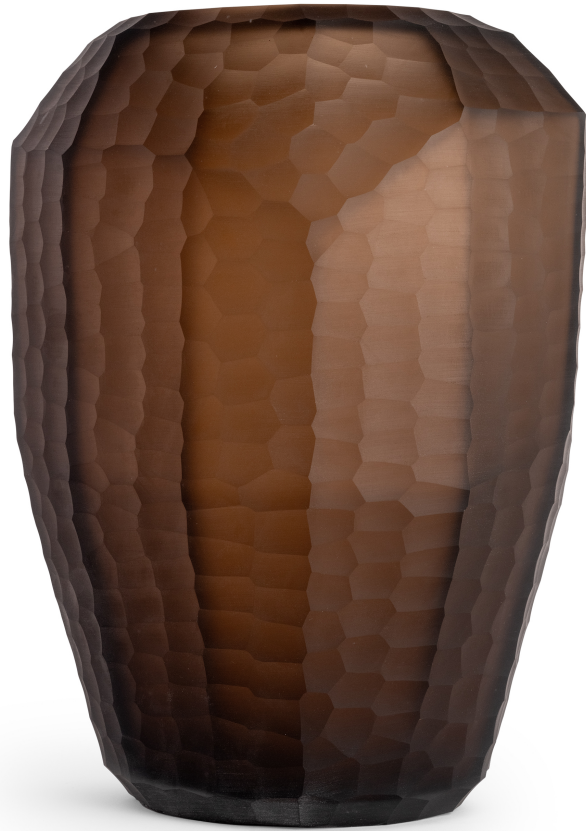

FLOWDÉCOR

7118 Usher Vase

DESCRIPTION: glass

DIMENSIONS: 15"H x 11.5"W x 10.25"D

Weight: 16 lbs

Carton: 18 lbs, 19" x 15" x 14"