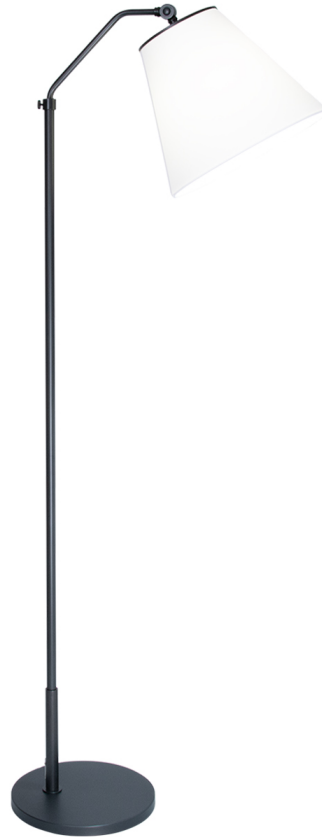

FLOWDÉCOR

4453 Ward Floor Lamp

DESCRIPTION: metal, bronze finish

HEIGHT: 68.75"

SHADE: off-white cotton; tapered drum;
6"ø(t) x 11.75"ø(b) x 10.5"H

SHADE OPTIONS: off-white linen, beige linen

SOCKET: E26, 1-way, max watt 100W

Adjustable height between 58.5" and 68.5".
Adjustable angle of shade.
Minor assembly required

Weight: 21 lbs

Carton Base: 27 lbs, 63" x 17" x 9"

Carton Shade: 4 lbs, 14" x 14" x 13"