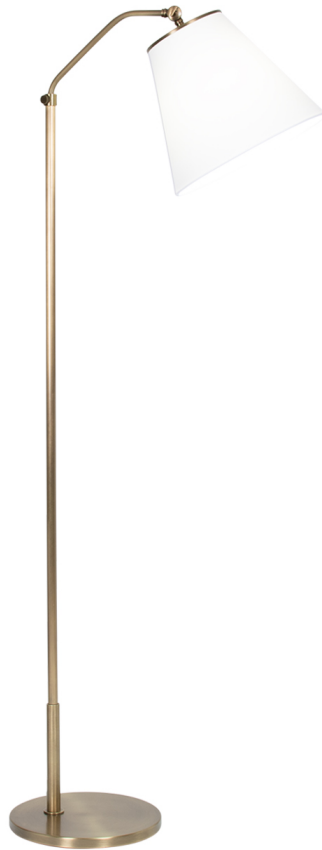

# FLOWDÉCOR

## 4446 Fin Floor Lamp

DESCRIPTION: metal, antique brass finish

HEIGHT: 68.75"

SHADE: off-white cotton; tapered drum;  
6"ø(t) x 11.75"ø(b) x 10.5"H

SHADE OPTIONS: off-white linen, beige linen

SOCKET: E26, 1-way, max watt 100W

Adjustable height between 58.5" and 68.5".  
Adjustable angle of shade.  
Minor assembly required

Weight: 21 lbs

Carton Base: 27 lbs, 63" x 17" x 9"

Carton Shade: 4 lbs, 14" x 14" x 13"