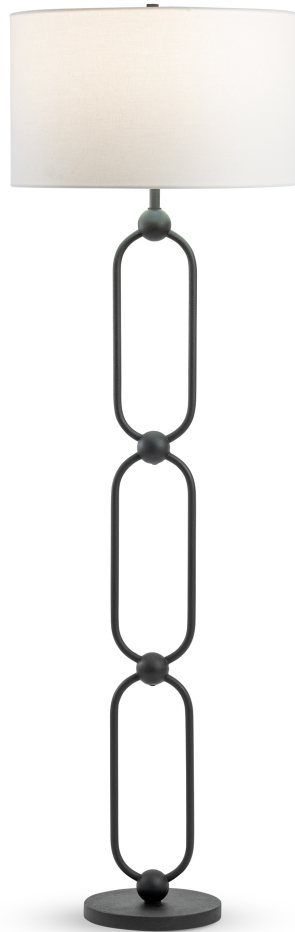

FLOWDECOR

4714 Follina Floor Lamp

DESCRIPTION: metal, bronze finish

HEIGHT: 64"

SHADE: off-white linen; drum;
20"Ø x 12"H

SHADE OPTIONS: white linen, off-white cotton

SOCKET: E26, 3-way, max watt 150W

Weight: 14 lbs

Carton Base: 22 lbs, 59" x 15" x 15"

Carton Shade: 7 lbs, 22" x 22" x 15"