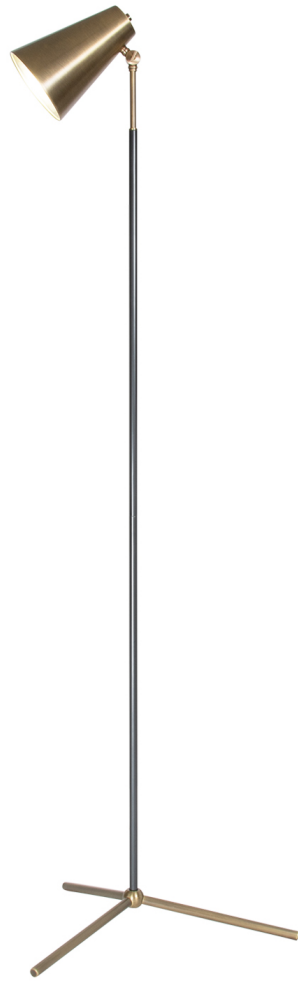

FLOWDÉCOR

4445 Maggie Floor Lamp

DESCRIPTION: metal, antique brass finish; metal, bronze finish

HEIGHT: 65.5"

SHADE:

SOCKET: E26, 3-way, max watt 60W

Shade: metal, antique brass finish; 6"Ø x 8"H

NOTE: minor assembly required

Weight: 7 lbs

Carton: 12 lbs, 33" x 14" x 10"