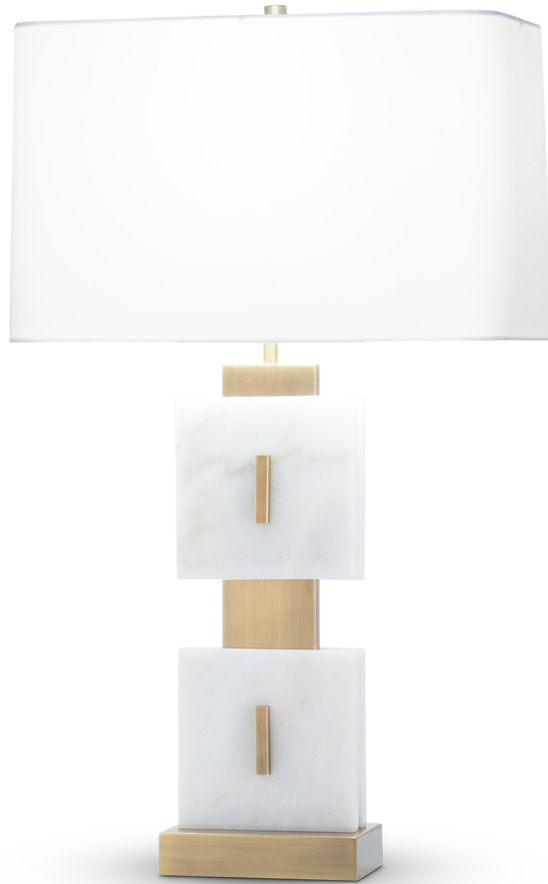

FLOWDECOR

4525 Reynolds Table Lamp

DESCRIPTION: white marble; metal, antique brass finish

HEIGHT: 29.75"

SHADE: off-white cotton; rounded rectangle; 17.5"W(t) x 9.5"D(t) x 18"W(b) x 10"D(b) x 11"H

SHADE OPTIONS: white linen, off-white linen

SOCKET: E26, 3-way, max watt 150W

Weight: 15 lbs

Carton Base: 16 lbs, 27" x 11" x 9"

Carton Shade: 4 lbs, 21" x 14" x 13"