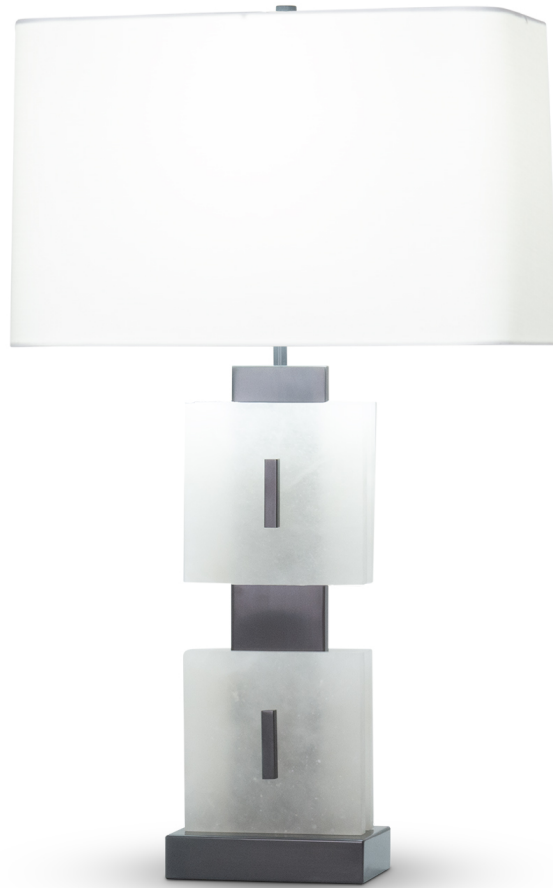

FLOWDECOR

4524 Rose Table Lamp

DESCRIPTION: alabaster; metal, bronze finish

HEIGHT: 29.75"

SHADE: off-white cotton; rounded rectangle;
17.5"W(t) x 9.5"D(t) x 18"W(b) x 10"D(b) x 11"H

SHADE OPTIONS: white linen, off-white linen

SOCKET: E26, 3-way, max watt 150W

Weight: 14 lbs

Carton Base: 15 lbs, 27" x 11" x 9"

Carton Shade: 4 lbs, 21" x 14" x 13"