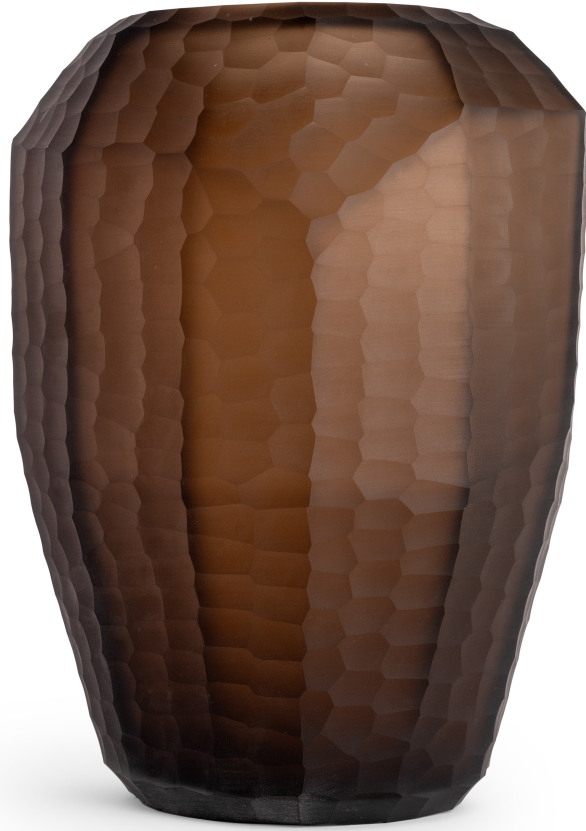

# FLOWDÉCOR

## 7118 Usher Vase

DESCRIPTION: glass

DIMENSIONS: 15"H x 11.5"W(m) x 10.25"D(m)

Weight: 16 lbs

Carton: 18 lbs, 19" x 15" x 14"