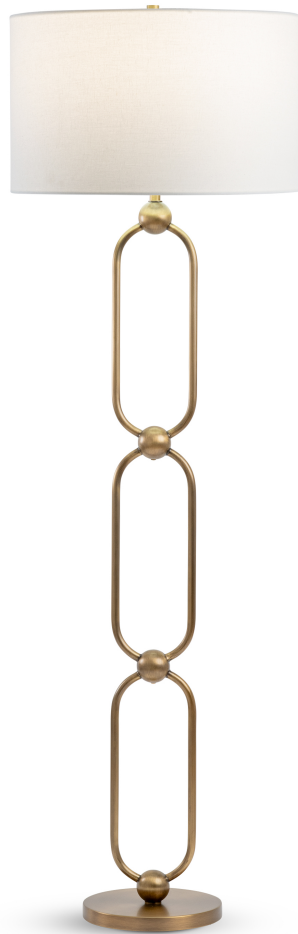

FLOWDECOR

4713 Veneto Floor Lamp

DESCRIPTION: metal, antique brass finish

HEIGHT: 64"

SHADE: off-white linen; drum;
20"Ø x 12"H

SHADE OPTIONS: white linen, off-white cotton

SOCKET: E26, 3-way, max watt 150W

Weight: 14 lbs

Carton Base: 22 lbs, 59" x 15" x 15"

Carton Shade: 7 lbs, 22" x 22" x 15"