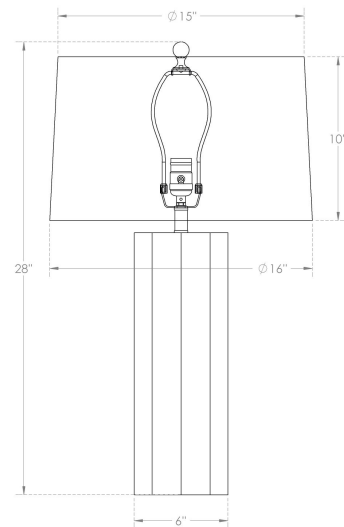

## 4403 Capri Table Lamp

DESCRIPTION: mouth-blown glass, sand finish

HEIGHT: 28"

SHADE: off-white cotton; tapered drum;  
15"ø(t) x 16"ø(b) x 10"H

SHADE OPTIONS: white linen, off-white linen, beige  
linen, oval off-white linen

SOCKET: E26, 3-way, max watt 150W

NOTE: handmade, finish may vary

Weight: 8 lbs

Carton Base: 13 lbs, 26" x 13" x 13"

Carton Shade: 5 lbs, 18" x 18" x 13"

TOP VIEW