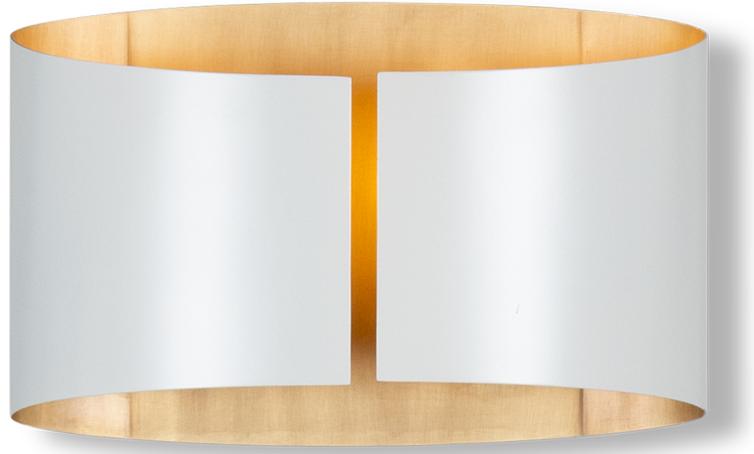

FLOWDÉCOR

6068 Lena Sconce

DESCRIPTION: brass, antique brass & matte off-white finishes

DIMENSIONS: 7.75"H x 12"W x 4"D

2 LED bulbs included

Weight: 3 lbs

Carton: 5 lbs, 16" x 12" x 9"