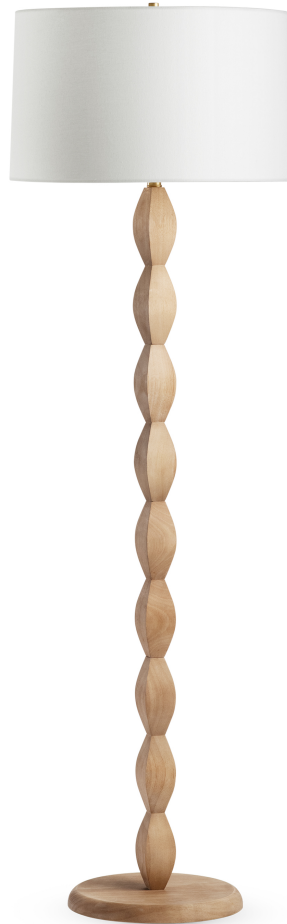

FLOWDÉCOR

4617 Manor Floor Lamp

DESCRIPTION: wood, light finish

HEIGHT: 64"

SHADE: off-white linen; tapered drum;
19"ø(t) x 20"ø(b) x 12"H

SHADE OPTIONS: off-white linen, beige linen

SOCKET: E26, 3-way, max watt 150W

Wood is an organic material with natural variations in grain, colouring, knots, and splits. Inconsistencies are inherent. Bases may contain more than one piece of solid wood; seams may be visible.

Weight: 15 lbs

Carton Base: 20 lbs, 60" x 15" x 15"

Carton Shade: 7 lbs, 22" x 22" x 15"