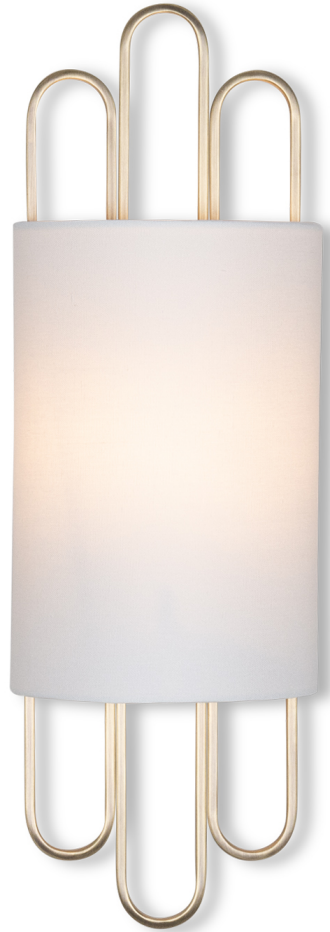

# FLOWDÉCOR

## 6061 Deanna Sconce

DESCRIPTION: metal, antique brass finish

DIMENSIONS: 20"H x 6.5"W x 4.5"D

Shade: half cylinder; 6.5"Ø x 10"H

Fabric: off-white linen

Weight: 2 lbs

Carton: 6 lbs, 24" x 10" x 9"