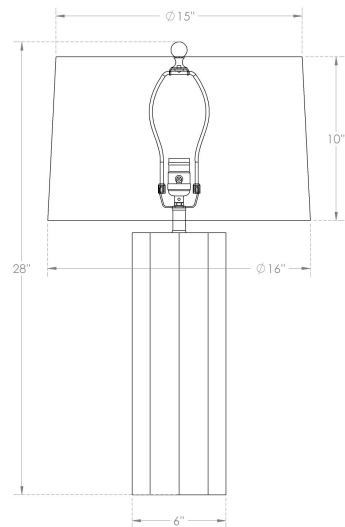

FLOWDÉCOR

4403 Capri Table Lamp

DESCRIPTION: mouth-blown glass, sand finish

HEIGHT: 28"

SHADE: off-white cotton; tapered drum;
15"ø(t) x 16"ø(b) x 10"H

SHADE OPTIONS: white linen, off-white linen, beige
linen, oval off-white linen

SOCKET: E26, 3-way, max watt 150W

NOTE: handmade, finish may vary

Weight: 8 lbs

Carton Base: 13 lbs, 26" x 13" x 13"

Carton Shade: 5 lbs, 18" x 18" x 13"

TOP VIEW