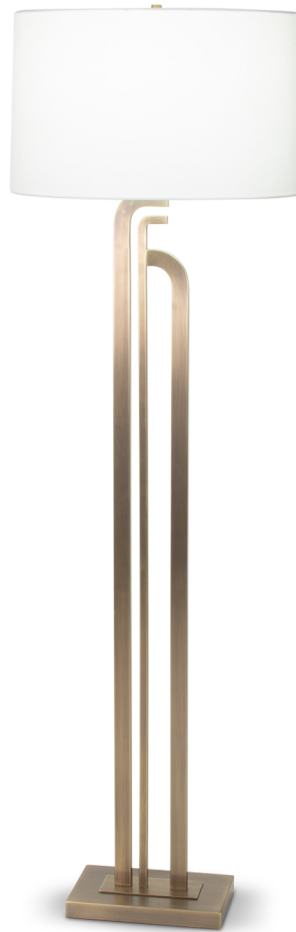

FLOWDÉCOR

4088 Caspian Floor Lamp

DESCRIPTION: metal, antique brass finish

HEIGHT: 62.25"

SHADE: off-white linen; oval;
19"W(t) x 14"D(t) x 20"W(b) x 16"D(b) x 12"H

SOCKET: E26, 3-way, max watt 150W

Weight: 23 lbs

Carton Base: 30 lbs, 59" x 17" x 13"

Carton Shade: 6 lbs, 22" x 18" x 15"