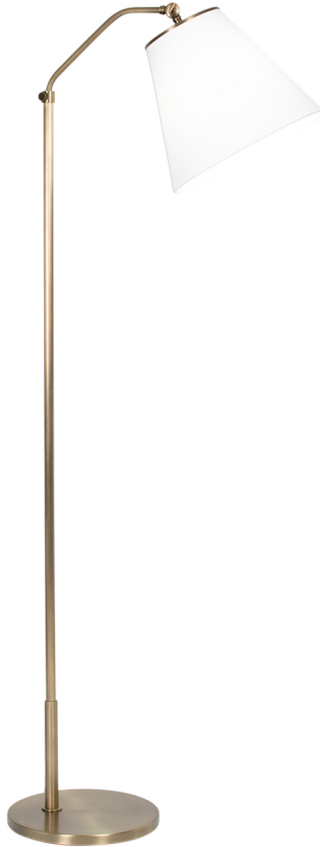

FLOWDÉCOR

4446 Fin Floor Lamp

DESCRIPTION: metal, antique brass finish

HEIGHT: 68.5"

SHADE: off-white cotton; tapered drum;
6"ø(t) x 11.75"ø(b) x 10.5"H

SHADE OPTIONS: off-white linen, beige linen

SOCKET: E26, 1-way, max watt 100W

Adjustable height between 58.5" and 68.5".
Adjustable angle of shade.
Minor assembly required

Weight: 21 lbs

Carton Base: 27 lbs, 63" x 17" x 9"

Carton Shade: 4 lbs, 15" x 15" x 13"