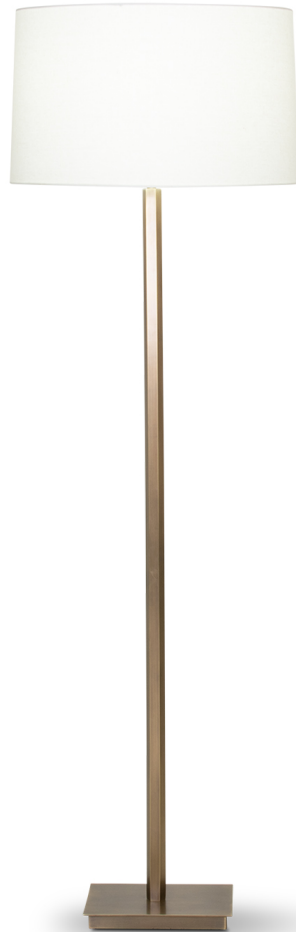

FLOWDÉCOR

4356 Sydney Floor Lamp

DESCRIPTION: metal, antique brass finish

HEIGHT: 62.75"

SHADE: off-white linen; tapered drum;
19"ø(t) x 20"ø(b) x 12"H

SHADE OPTIONS: off-white linen, beige linen, oval
off-white linen

SOCKET: E26, 3-way, max watt 150W

4356-A-OWL (off-white-linen) option is a taller
shade shipped with a taller harp. Overall the height
is 3.5" taller at 66.25".

Weight: 13 lbs

Carton Base: 18 lbs, 59" x 15" x 13"

Carton Shade: 7 lbs, 22" x 22" x 15"