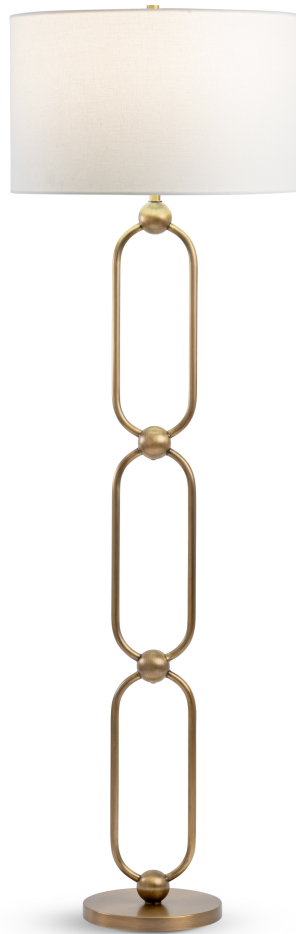

# FLOWDECOR

## 4713 Veneto Floor Lamp

DESCRIPTION: metal, antique brass finish

HEIGHT: 64"

SHADE: off-white linen; drum;  
20"Ø x 12"H

SHADE OPTIONS: white linen, off-white cotton

SOCKET: E26, 3-way, max watt 150W

Weight: 14 lbs

Carton Base: 22 lbs, 59" x 15" x 15"

Carton Shade: 7 lbs, 22" x 22" x 15"